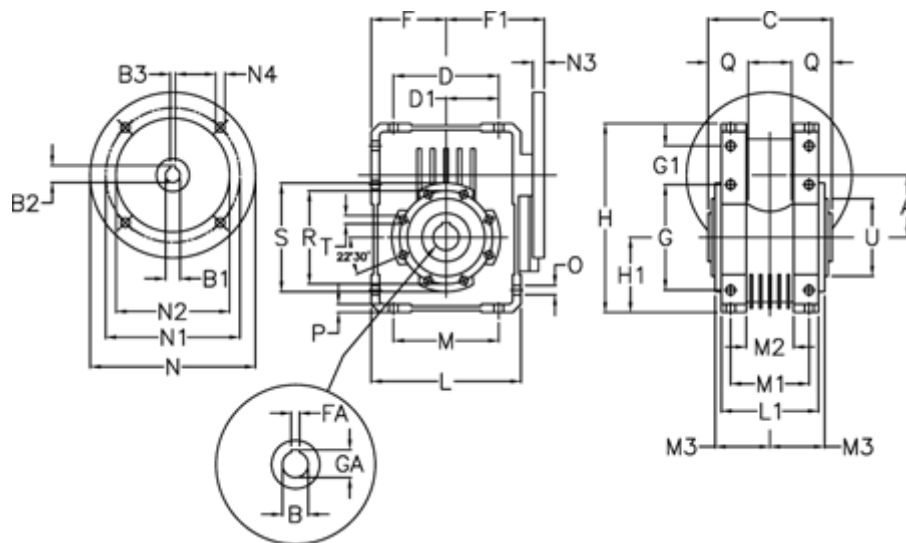

Article number: 392211004074016

Description: Worm Gear with Torque Limiter
W110 L1-U-40-P100 B5

Measures

A = 110.1	F = 125	L = 250	N2 = 180	T = M12x19
B = 42	F1 = 151	L1 = 143	N3 = 13	U = 130
B1 E7 = 28	FA = 12	M = 184	N4 = 13	
B2 = 31.3	G = 184	M1 = 115	O = 14	
B3 H9 = 8	G1 = 58	M2 = 69	P = 14	
C = 155	GA = 45.3	M3 = 73	Q = 45	
D = 174	H = 308	N = 250	R = 165	
D1 = 82	H1 = 125	N1 = 215	S = 200	